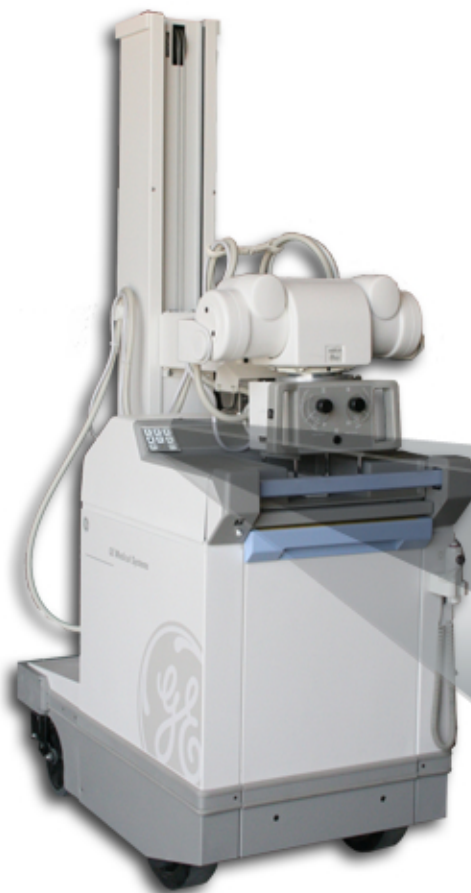

BRING YOUR PORTABLE INTO THE 21ST CENTURY *DIGITAL KEY PAD!* THE KEYLESS SOLUTION!

The *Digital Key Pad* secure electronic keypad replaces those "RELIC" keys currently in use, with a user programmable 4 digit activation code. When finished, simply push "OFF" and walk away. What could be simpler.

Solves the regulatory issues of personnel leaving keys in Portables or C-Arms

FEATURES:

- ✓ *Restricts use to authorized users only*
- ✓ *User programmable 4 digit code*
- ✓ *Cost effective*
- ✓ *No more lost or broken keys*
- ✓ *Easy to use friendly interface*
- ✓ *Simple Installation ***

***By Qualified Service Engineer*

The *Digital Key Pad* is available for: GE AMX 2** - AMX4+ • OEC 9600 and 9800
*** Additional interface module required for AMX 110, AMX 2 and AMX 3*

Mobile X-Ray Solutions